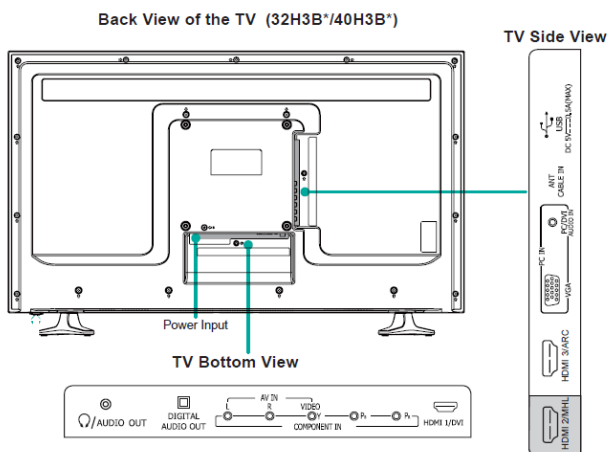

Display

Display Area: 31.5"
 LED Backlight
 Resolution: 1366x768
 Static Contrast: 3000:1
 Refresh Rate: 60Hz
 Viewing Angle H/V: 178°/178°

Audio

Dolby Digital
 Auto Volume Control
 Maximum Audio Output: 6W x 2

Features

3D Digital Comb Filter
 Digital Noise Reduction
 Parental Control
 Sleep Timer
 Picture Freeze
 Menu OSD: English/French/Spanish

Terminals

RF Input: 1
 RCA Composite Video Input: 1 (shared with composite)
 L/R Audio Input for Composite: 1 (shared with composite)
 RCA Component Video Input: 1
 L/R Audio Input for Component: 1
 HDMI Input: 3 (1 for MHL)
 VGA Input: 1
 VGA Audio Input: 1
 Digital Audio Output: 1 (optical)
 USB: 1
 Earphone Jack: 1

Product & Packaging

Weight & Dimension	Width (mm)	Height (mm)	Depth (mm)	Weight (kg)
With Stand	733.4	477.4	180.3	4.9
Without Stand	733.4	434.2	89.2	4.8
Carton Dimensions	826	521	137	6.3

VESA: 200 x 100 (mm)
 UPC: 888143000886