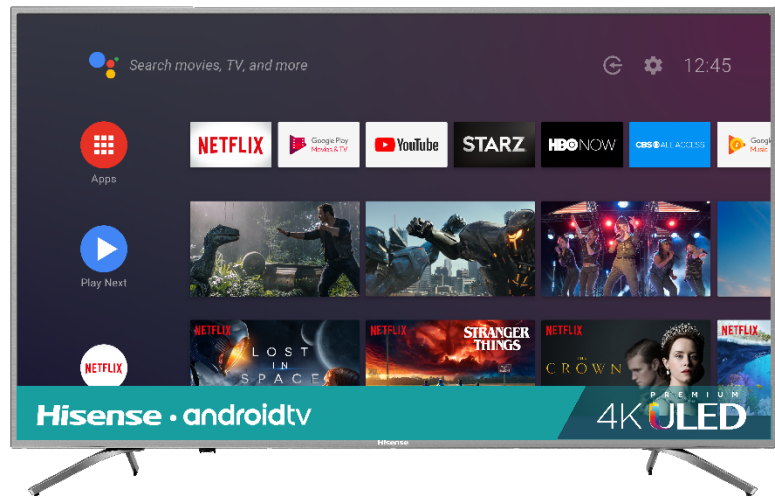

Hisense

65"
class

Q7 Series – 4K ULED™ Android TV

Model #65Q7809

Model: 65Q7809

4K ULED™ Quantum Dot TV

THE ULTIMATE UPGRADE

If you're looking for the most natural image with rich, vivid colours to match, you're looking at the Hisense Q7 with Quantum Dot technology. At the heart of the Q7 are Hisense's exclusive ULED technologies. These work together to create backlight control, and picture quality enhancing and tuning algorithms to boost colour, contrast, brightness and motion. ULED is built to create the Ultra viewing experience with sophisticated processes that fine-tune multiple areas of picture quality to achieve the best performance.

THE WONDER IS REAL

Quantum Dot is a feat of engineering that inspires even greater leaps of imagination. This technology further enriches over a billion colours and maximizes colour accuracy. On the Q7, oceans sparkle bluer; fiery reds burn hotter; and the grass is always greener. And all those colours in between? Well, they appear even more true-to-life. How's that for awe-inspiring?

ULED TV

ULTRA INCREDIBLE

Take your TV experience from great to incredible. The picture quality of the Q7 is driven by our exclusive ULED technologies, which drive the picture quality enhancing algorithms to boost colour, contrast, brightness and motion. All are calibrated to work together in perfect harmony—to upgrade the performance of every pixel and create a picture that transforms your favourite entertainment into your Ultra-new reality.