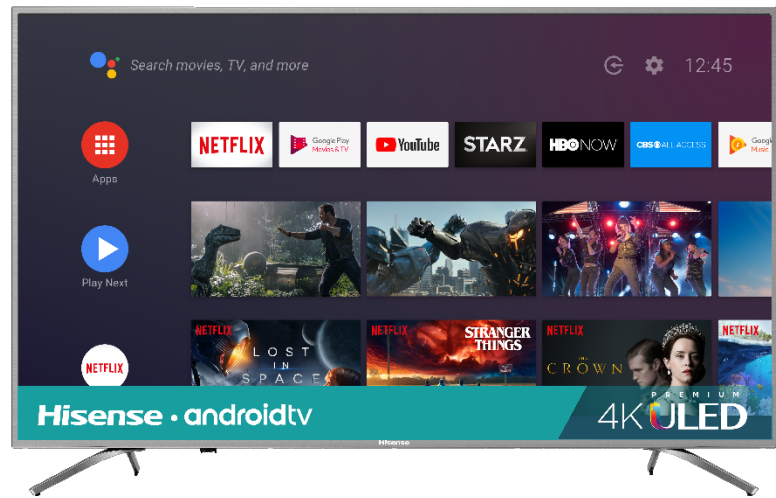

# Hisense

55"  
class

Q7 Series – 4K ULED™ Android TV

Model #55Q7809

Model: 55Q7809

4K ULED™ Quantum Dot TV

## THE ULTIMATE UPGRADE

If you're looking for the most natural image with rich, vivid colours to match, you're looking at the Hisense Q7 with Quantum Dot technology. At the heart of the Q7 are Hisense's exclusive ULED technologies. These work together to create backlight control, and picture quality enhancing and tuning algorithms to boost colour, contrast, brightness and motion. ULED is built to create the Ultra viewing experience with sophisticated processes that fine-tune multiple areas of picture quality to achieve the best performance.

### THE WONDER IS REAL

Quantum Dot is a feat of engineering that inspires even greater leaps of imagination. This technology further enriches over a billion colours and maximizes colour accuracy. On the Q7, oceans sparkle bluer; fiery reds burn hotter; and the grass is always greener. And all those colours in between? Well, they appear even more true-to-life. How's that for awe-inspiring?

ULED TV