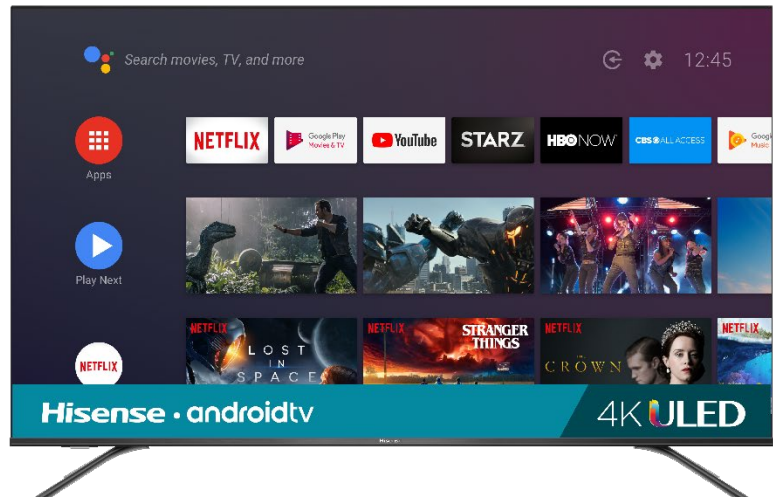

Hisense

55"
class

H8 Series 4K ULED™ Android TV

Model #55H8809

Model: 55H8809

4K ULED™ Android TV

THE TOTAL PACKAGE

The Hisense H8 is the most advanced TV in its price class, providing a picture with richer colours, more detail, better brightness, and smoother motion. For the first time, the H8 is powered by Hisense's proprietary ULED technologies and Hi-View chipset, raising the bar for picture-quality across this entire class of TV. This combination works intuitively and continually to create backlight control, and picture quality enhancing and tuning algorithms to boost colour, contrast, brightness and motion. Sit back and enjoy the ideal viewing experience—no matter what's on the screen.

ULTRA INCREDIBLE

Take your TV experience from great to incredible. The picture quality of the H8 is driven by our exclusive ULED technologies including the Hi-View chip which drives the picture-quality enhancing algorithms. All are calibrated to work together in perfect harmony—to upgrade the performance of every pixel and create a picture that transforms your favourite entertainment into your Ultra-new reality.