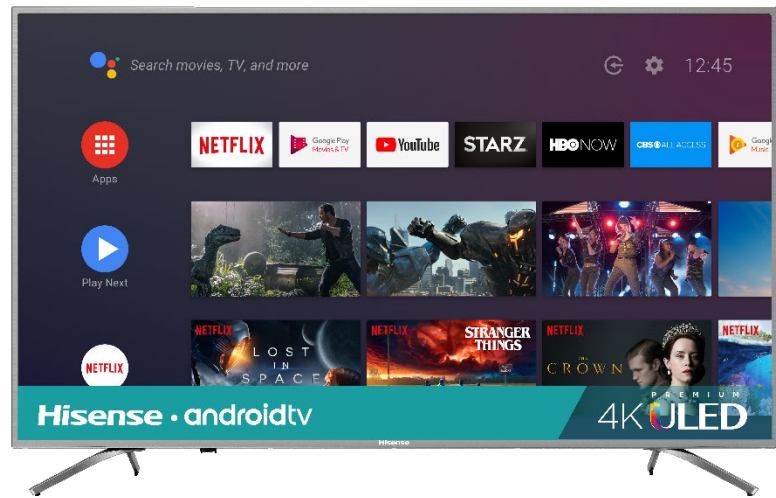

Hisense

55"
class

Q8 Series – 4K ULED™ Android TV

Model #55Q8809

Model: 55Q8809

4K ULED™ Quantum Dot TV

THE ULTIMATE UPGRADE

If you're looking for the most natural image with rich, vivid colours to match, you're looking at the Hisense Q8 with Quantum Dot technology and Wide Colour Gamut. At the heart of the Q8 are Hisense's exclusive ULED technologies. These work together to create backlight control, and picture quality enhancing and tuning algorithms to boost colour, contrast, brightness and motion. ULED is built to create the Ultra viewing experience with sophisticated processes that fine-tune multiple areas of picture quality to achieve the best performance.

THE WONDER IS REAL

Quantum Dot is a feat of engineering that inspires even greater leaps of imagination. By maximizing colour accuracy, this technology further enriches over a billion colours unleashed by our Wide Colour Gamut feature. On the Q8, oceans sparkle bluer; fiery reds burn hotter; and the grass is always greener. And all those colours in between? Well, they appear even more true-to-life. How's that for awe-inspiring?

ULED TV

ULTRA INCREDIBLE

Take your TV experience from great to incredible. The picture quality of the Q9 is driven by our exclusive ULED technologies, which drive the picture quality enhancing algorithms to boost colour, contrast, brightness and motion. All are calibrated to work together in perfect harmony—to upgrade the performance of every pixel and create a picture that transforms your favourite entertainment into your Ultra-new reality.