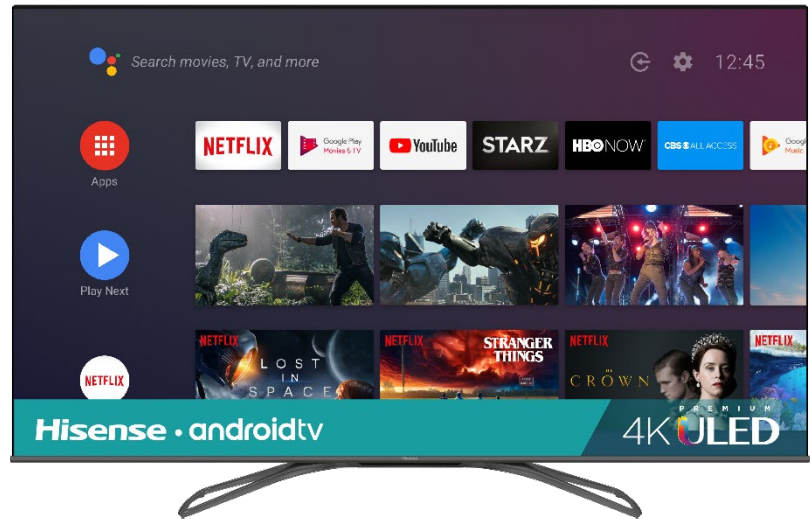

Hisense

65"
class

Q9 Series 4K ULED™ Android TV

Model #65Q9809

Model: 65Q9809

4K ULED™ Quantum Dot

Android TV

THE ULTRA TV

If you're looking for the most natural image with rich, vivid colours to match, you're looking at the Hisense Q9 with Quantum Dot technology and Wide Colour Gamut. At the heart of the Q9 is Hisense's exclusive ULED technologies, including our Hi-View chipset. These all work together to create backlight control, and picture quality enhancing and tuning algorithms to boost colour, contrast, brightness and motion. ULED is built to create the Ultra viewing experience with sophisticated processes that fine-tune multiple areas of picture quality to achieve the best performance.

THE WONDER IS REAL

Quantum Dot is a feat of engineering that inspires even greater leaps of imagination. By maximizing colour accuracy, this technology further enriches over a billion colours unleashed by our Wide Colour Gamut feature. On the Q9, oceans sparkle bluer; fiery reds burn hotter; and the grass is always greener. And all those colours in between? Well, they appear even realer. How's that for awe-inspiring?