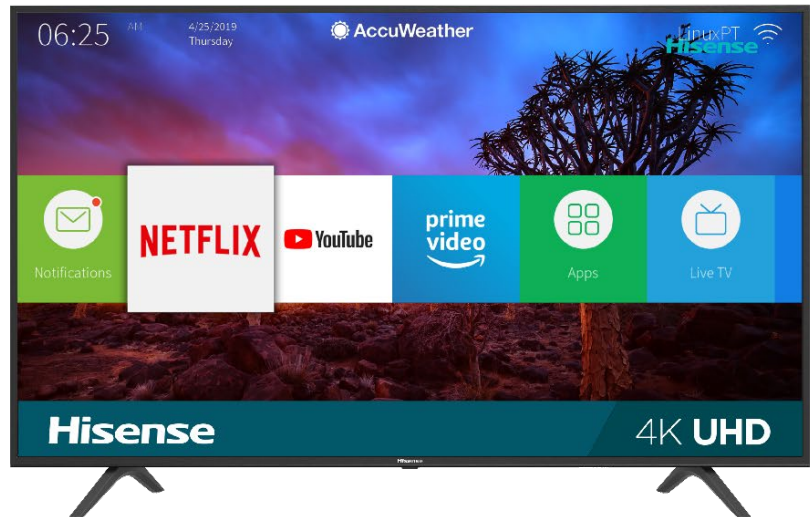

Hisense

50"
class

H7 Series 4K Smart TV

Model #50H7709

Model: 50H7709

4K Smart TV

ALEXA BUILT IN

My great features and amazing level of detail makes me perfect for fast action sports. The smooth motion on the Hisense H7709 series 4K UHD Smart TV gives you stunning picture quality that will make you popular with your friends while watching premium content from YouTube or Netflix. Use your mobile device to share your vacation photos to the TV, and watch the hottest videos from YouTube or 1,000+ Chromecast-capable apps.

ALEXA BUILT IN

You can now interact with your Hisense TV in the most natural way possible -- by talking. Using your voice, you can play video and music*, change channels, adjust volume, control smart home devices*, and more. Alexa is the brain behind this - understanding and replying to questions in seconds. Alexa has infinite abilities -- we call these "skills".

VIDAA U

VIDAA U is more than just a user interface, it's the new operating system for Hisense Smart TVs. Originally designed in Canada, it's fully-optimized for each one of our televisions. It's simple, fast and customizable. What more could you ask for?