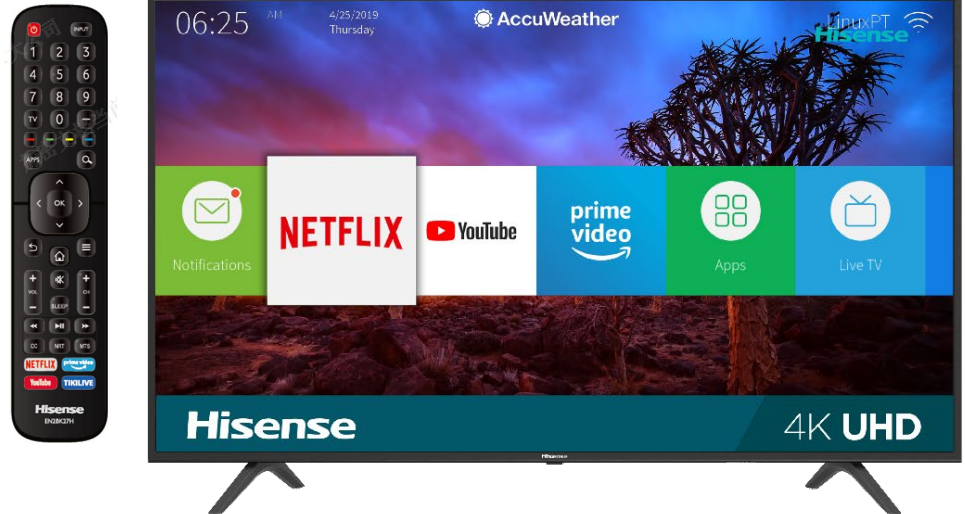

# Hisense

55"  
class

H7 Series 4K Smart TV

Model #55H7709

## Model: 55H7709

4K Smart TV

### ALEXA BUILT IN

My great features and amazing level of detail makes me perfect for fast action sports. The smooth motion on the Hisense H7709 series 4K UHD Smart TV gives you stunning picture quality that will make you popular with your friends while watching premium content from YouTube or Netflix. Use your mobile device to share your vacation photos to the TV, and watch the hottest videos from YouTube or 1,000+ Chromecast-capable apps.

#### VIDAA U

VIDAA U is more than just a user interface, it's the new operating system for Hisense Smart TVs. Originally designed in Canada, it's fully-optimized for each one of our televisions. It's simple, fast and customizable. What more could you ask for?