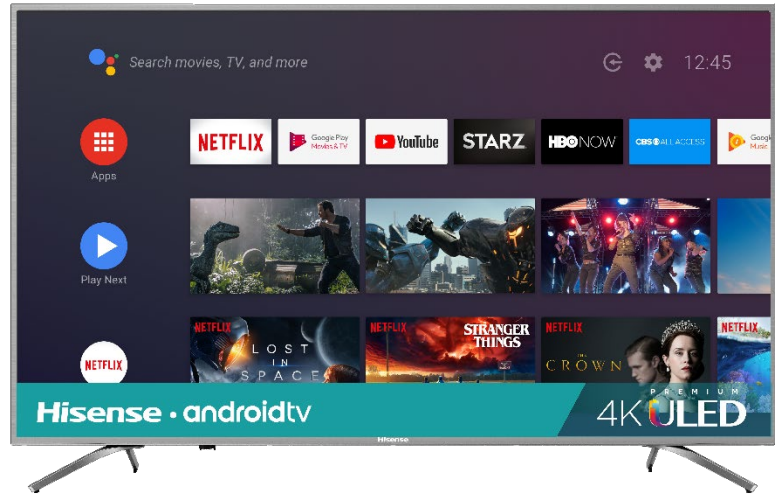

Hisense

65"
class

Q8 Series – 4K ULED™ Android TV

Model #65Q8809

Model: 65Q8809

4K ULED™ Quantum Dot TV

THE ULTIMATE UPGRADE

If you're looking for the most natural image with rich, vivid colours to match, you're looking at the Hisense Q8 with Quantum Dot technology and Wide Colour Gamut. At the heart of the Q8 are Hisense's exclusive ULED technologies. These work together to create backlight control, and picture quality enhancing and tuning algorithms to boost colour, contrast, brightness and motion. ULED is built to create the Ultra viewing experience with sophisticated processes that fine-tune multiple areas of picture quality to achieve the best performance.

THE WONDER IS REAL

Quantum Dot is a feat of engineering that inspires even greater leaps of imagination. By maximizing colour accuracy, this technology further enriches over a billion colours unleashed by our Wide Colour Gamut feature. On the Q8, oceans sparkle bluer; fiery reds burn hotter; and the grass is always greener. And all those colours in between? Well, they appear even more true-to-life. How's that for awe-inspiring?

ULED TV

ULTRA INCREDIBLE

Take your TV experience from great to incredible. The picture quality of the Q9 is driven by our exclusive ULED technologies, which drive the picture quality enhancing algorithms to boost colour, contrast, brightness and motion. All are calibrated to work together in perfect harmony—to upgrade the performance of every pixel and create a picture that transforms your favourite entertainment into your Ultra-new reality.