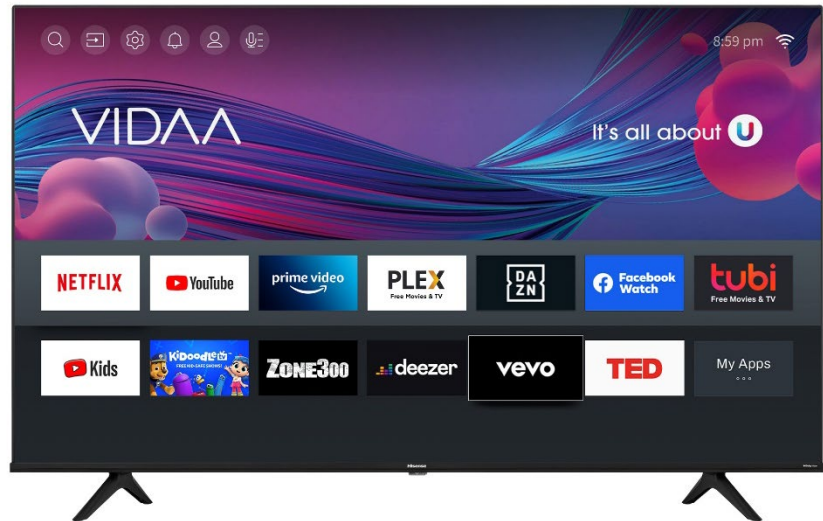

Hisense

65
inches

A7 VIDAA Series 4K UHD

Model 65A7GV

Model: 65A7GV

4K Smart TV

WORKS WITH GOOGLE ASSISTANT

With four times more pixels (8.3 million) than standard high-definition TVs, the Hisense A7GV Series 4K Ultra HD Smart TV is built to deliver bright colours and rich contrast in a slim-bezel frame. Dolby Vision HDR* technology maximizes brightness, the UHD upscaler brings lower resolution content as close to 4K as possible, and Motion Rate 120 keeps up with the fastest sports, movies and 4K gaming. This series also comes with popular apps via the Hisense Smart Platform (VIDAA OS), including YouTube, Netflix, Prime Video, Disney+. This makes it easier than ever to personalize your entertainment experience.

VIDAA OS The VIDAA Smart Operating System is designed with simplicity in mind. Use voice-control and an optimized, customizable menu to navigate the operating system of your TV with ease.

Wide Color Gamut This feature brings rich vibrant colours to life. Redder" reds, "greener" greens, "bluer" blues, an increased colour bit-depth, and a wider colour space gives you a better, more natural viewing experience - no matter what you're watching.

Dolby Vision® & HDR10 Cinema-inspired technology that adds ultra vivid imaging, brightness, contrast, colour and detail that brings entertainment to life right before your eyes. The Hisense A7GV Series TV transforms your viewing experience by combining these two technologies with impressive 4K picture quality.