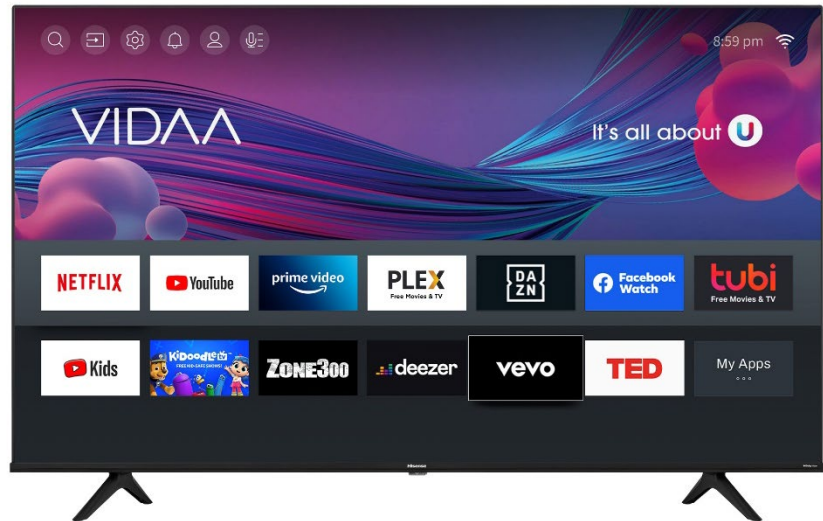

Hisense

55
inches

A7 VIDAA Series 4K UHD

Model 55A7GV

Model: 55A7GV

4K Smart TV

WORKS WITH GOOGLE ASSISTANT

With four times more pixels (8.3 million) than standard high-definition TVs, the Hisense A7GV Series 4K Ultra HD Smart TV is built to deliver bright colours and rich contrast in a slim-bezel frame. Dolby Vision HDR* technology maximizes brightness, the UHD upscaler brings lower resolution content as close to 4K as possible, and Motion Rate 120 keeps up with the fastest sports, movies and 4K gaming. This series also comes with popular apps via the Hisense Smart Platform (VIDAA OS), including YouTube, Netflix, Prime Video, Disney+. This makes it easier than ever to personalize your entertainment experience.

VIDAA OS : The VIDAA Smart Operating System is designed with simplicity in mind. Use voice-control and an optimized, customizable menu to navigate the operating system of your TV with ease.

Wide Color Gamut : This feature brings rich vibrant colours to life. Redder" reds, "greener" greens, "bluer" blues, an increased colour bit-depth, and a wider colour space gives you a better, more natural viewing experience - no matter what you're watching.

Dolby Vision® & HDR10 : Cinema-inspired technology that adds ultra vivid imaging, brightness, contrast, colour and detail that brings entertainment to life right before your eyes. The Hisense A7GV Series TV transforms your viewing experience by combining these two technologies with impressive 4K picture quality.