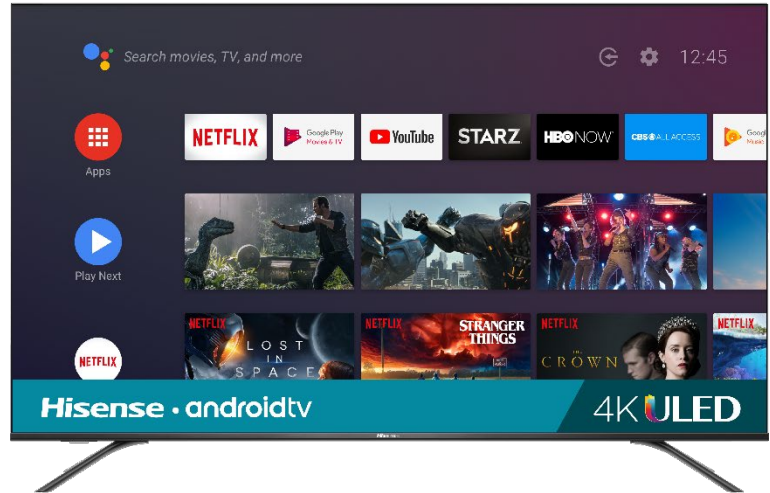

# Hisense

65"  
class

H8 Series 4K ULED™ Android TV

Model #65H8809

Model: 65H8809

4K ULED™ Android TV

## THE TOTAL PACKAGE

The Hisense H8 is the most advanced TV in its price class providing a picture with richer colours, more detail, better brightness, and smoother motion. For the first time, the H8 is powered by Hisense's proprietary ULED technologies and Hi-View chipset, raising the bar for picture-quality across this entire class of TV. This combination works intuitively and continually to create backlight control, and picture quality enhancing and tuning algorithms to boost colour, contrast, brightness and motion. Sit back and enjoy the ideal viewing experience—no matter what's on the screen.

ULED TV

androidtv