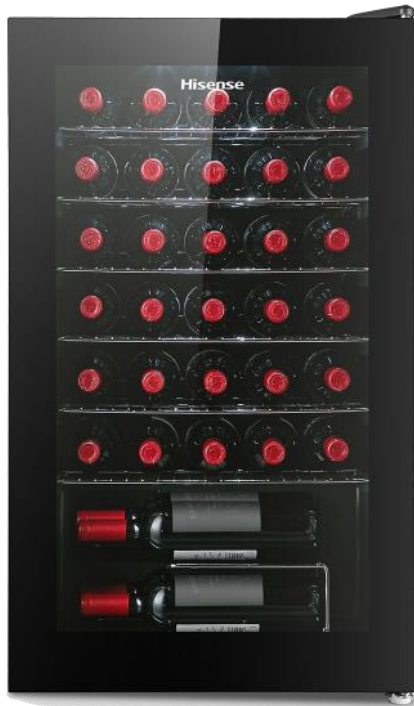

Hisense

3.5
CU.FT.

WINE CHILLER

Free-standing only

Model: HWS34DA8GB00

Wine Chiller

Glass Door

Glass door showcases the sleek black cabinet finish

Interior Light

White interior LED light gives your wine chiller extra shine

Adjustable Temperature

Easy to use electronic control panel to get the temperature perfect for your wine collection

Warranty

One (1) year parts and labour

Stylish and sophisticated- For the wine connoisseur

At just 19" wide and 3.5 cubic feet, the Hisense wine chiller fits under your counter or about anywhere else in your home. Designed in a beautifully finished black cabinet, glass door with chrome wine shelves, you can store up to 34 bottles. An easy to use side control panel sets the perfect temperature ranging from 5 to 18 degrees Celsius. Whether your tastes are buttery or more austere, the Hisense wine chiller has enough space to hold a bottle for every wine lover you entertain.